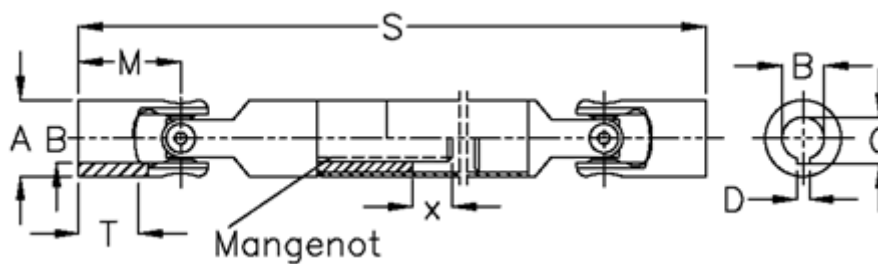

Article number: 076631031

Description: Slip shaft 0.663.103.001 needle bearing
S=475 X=70 Bore 40H7 w/keyway

Measures

A	= 63	T = 50
B H7	= 40	x = 70
C	= 43.3	
D	= 12	
Longitudinal ribs	= 6x36x42	
M	= 83	
MD max N m	= 250	
s	= 475	